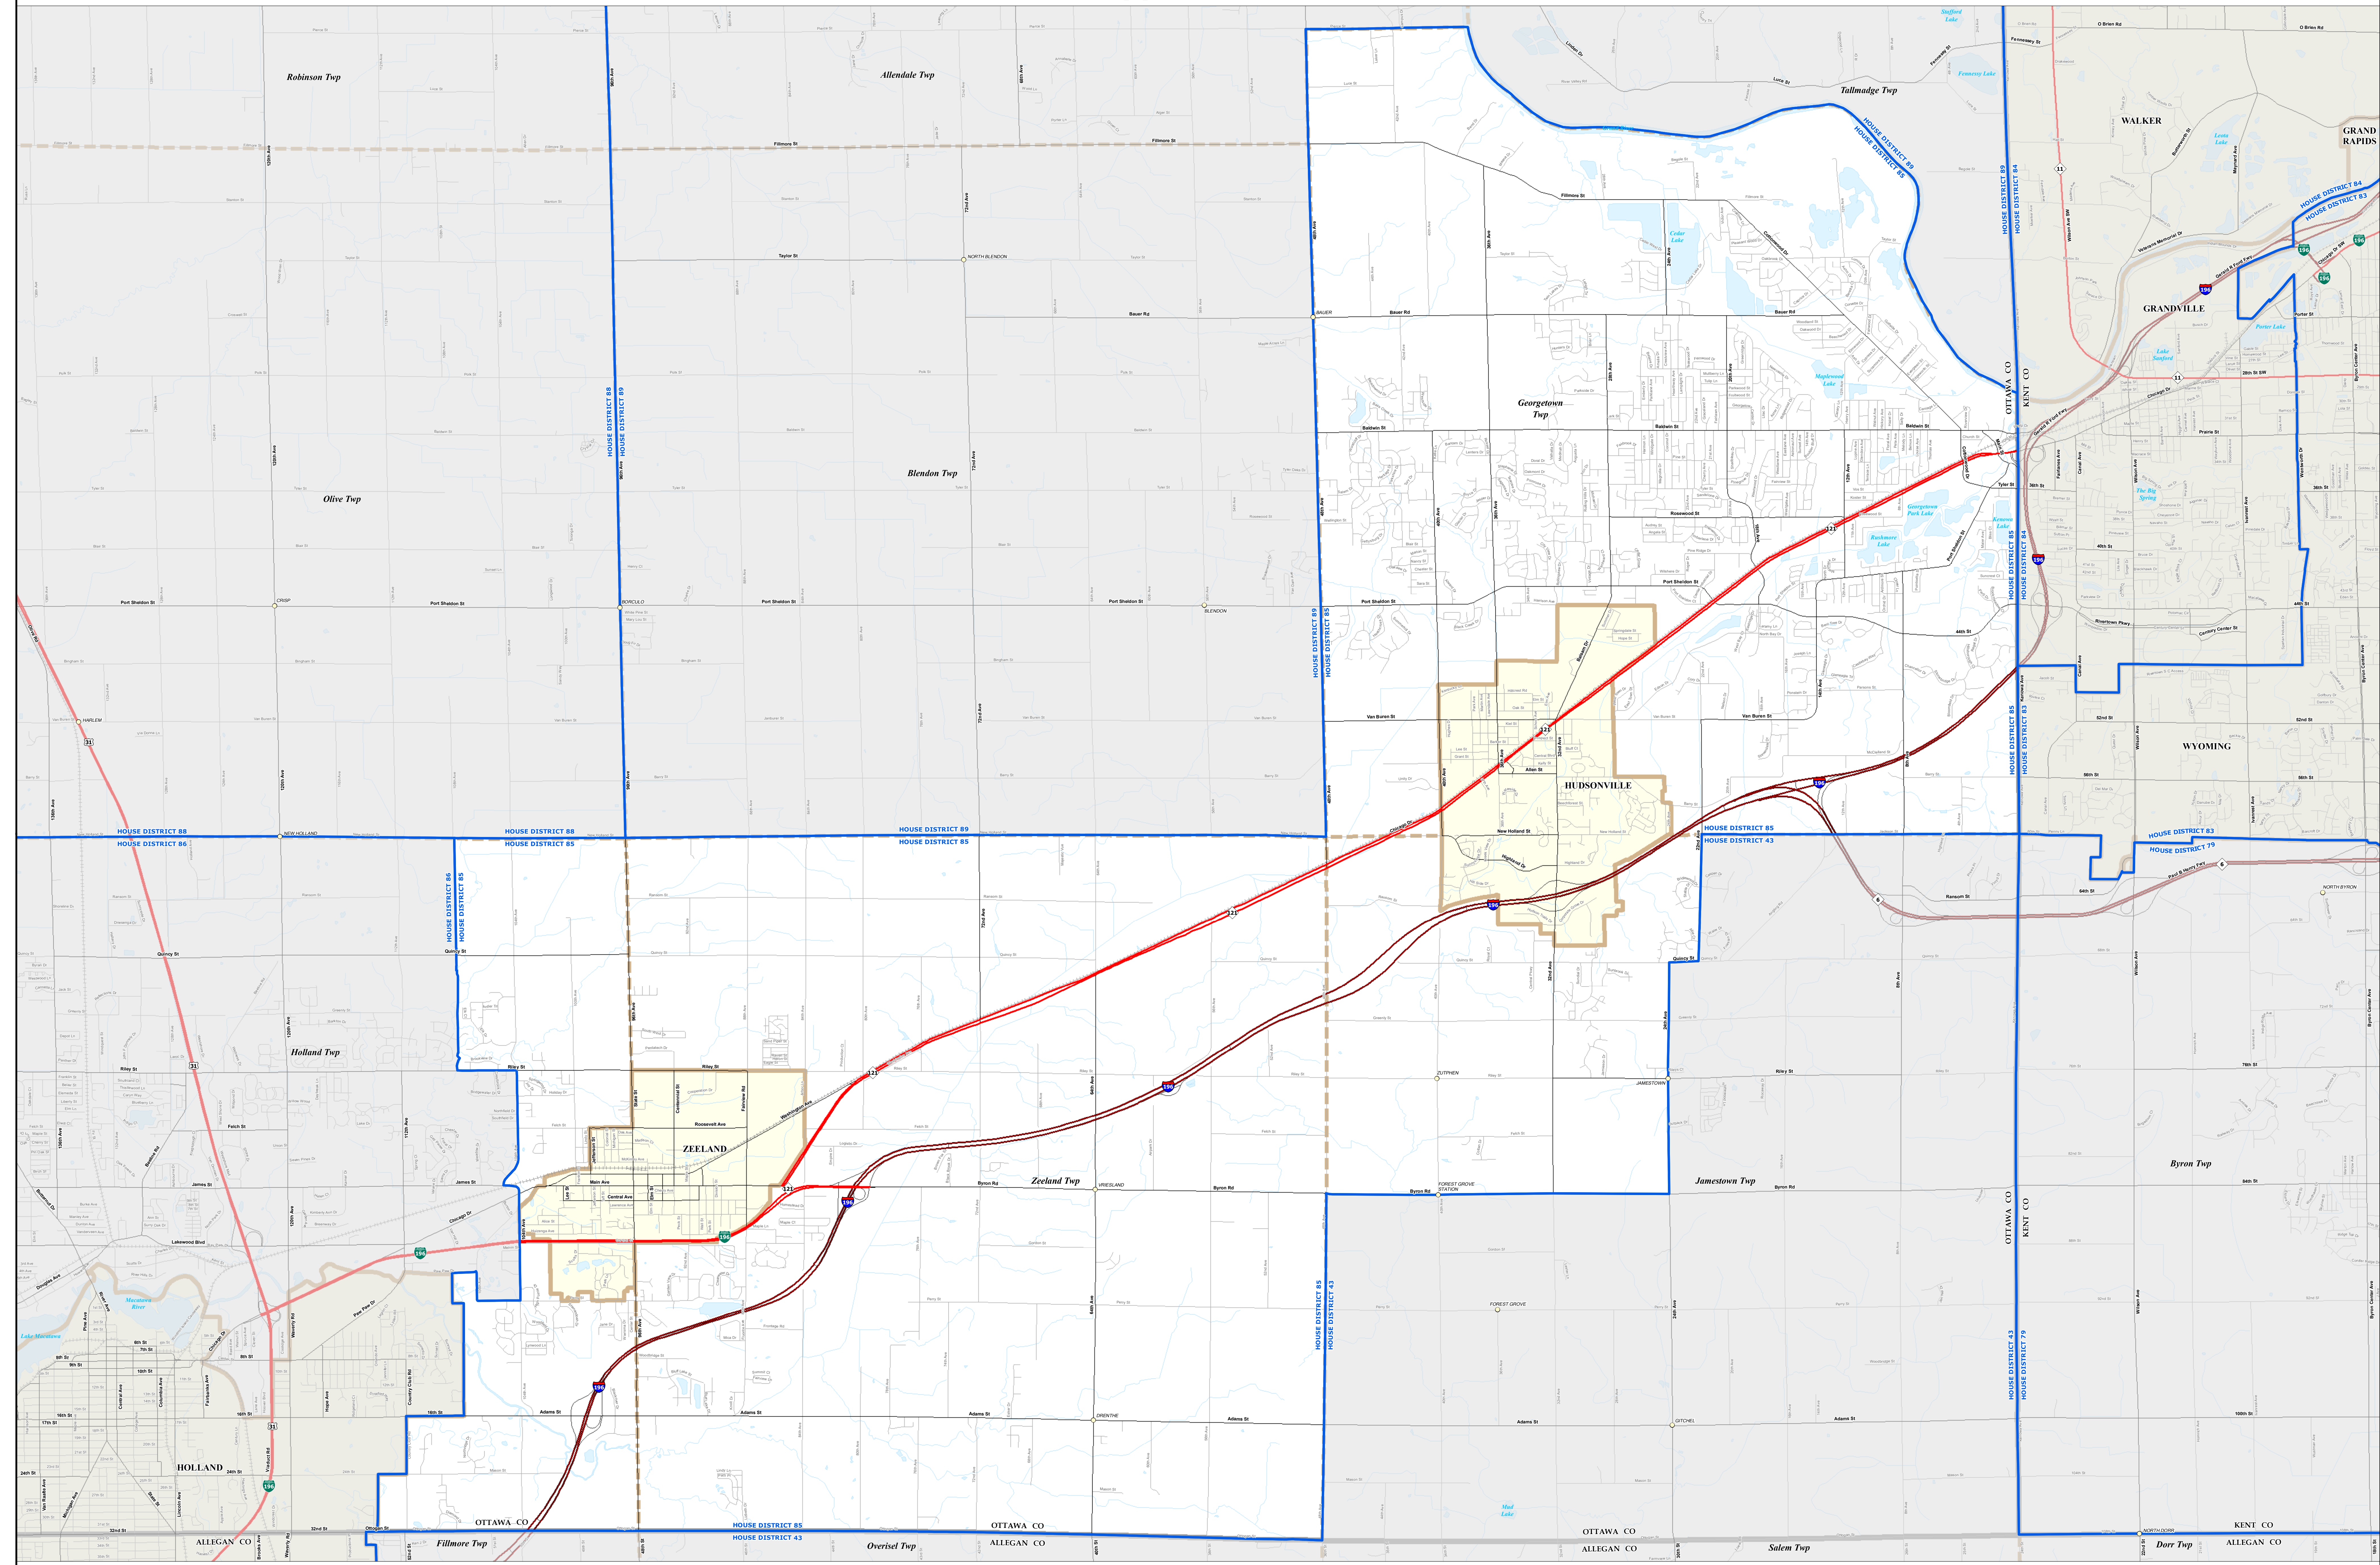

MICHIGAN STATE HOUSE DISTRICT 85

2021 Apportionment Plan

0 1 2 Miles

Legend			
	House District		Township
	City		County
	Village		State
	Unincorporated Place		Freeway
			Highway
			Primary Road
			Local Road
			Railroad
			Water Feature
			River, Stream, or Drain